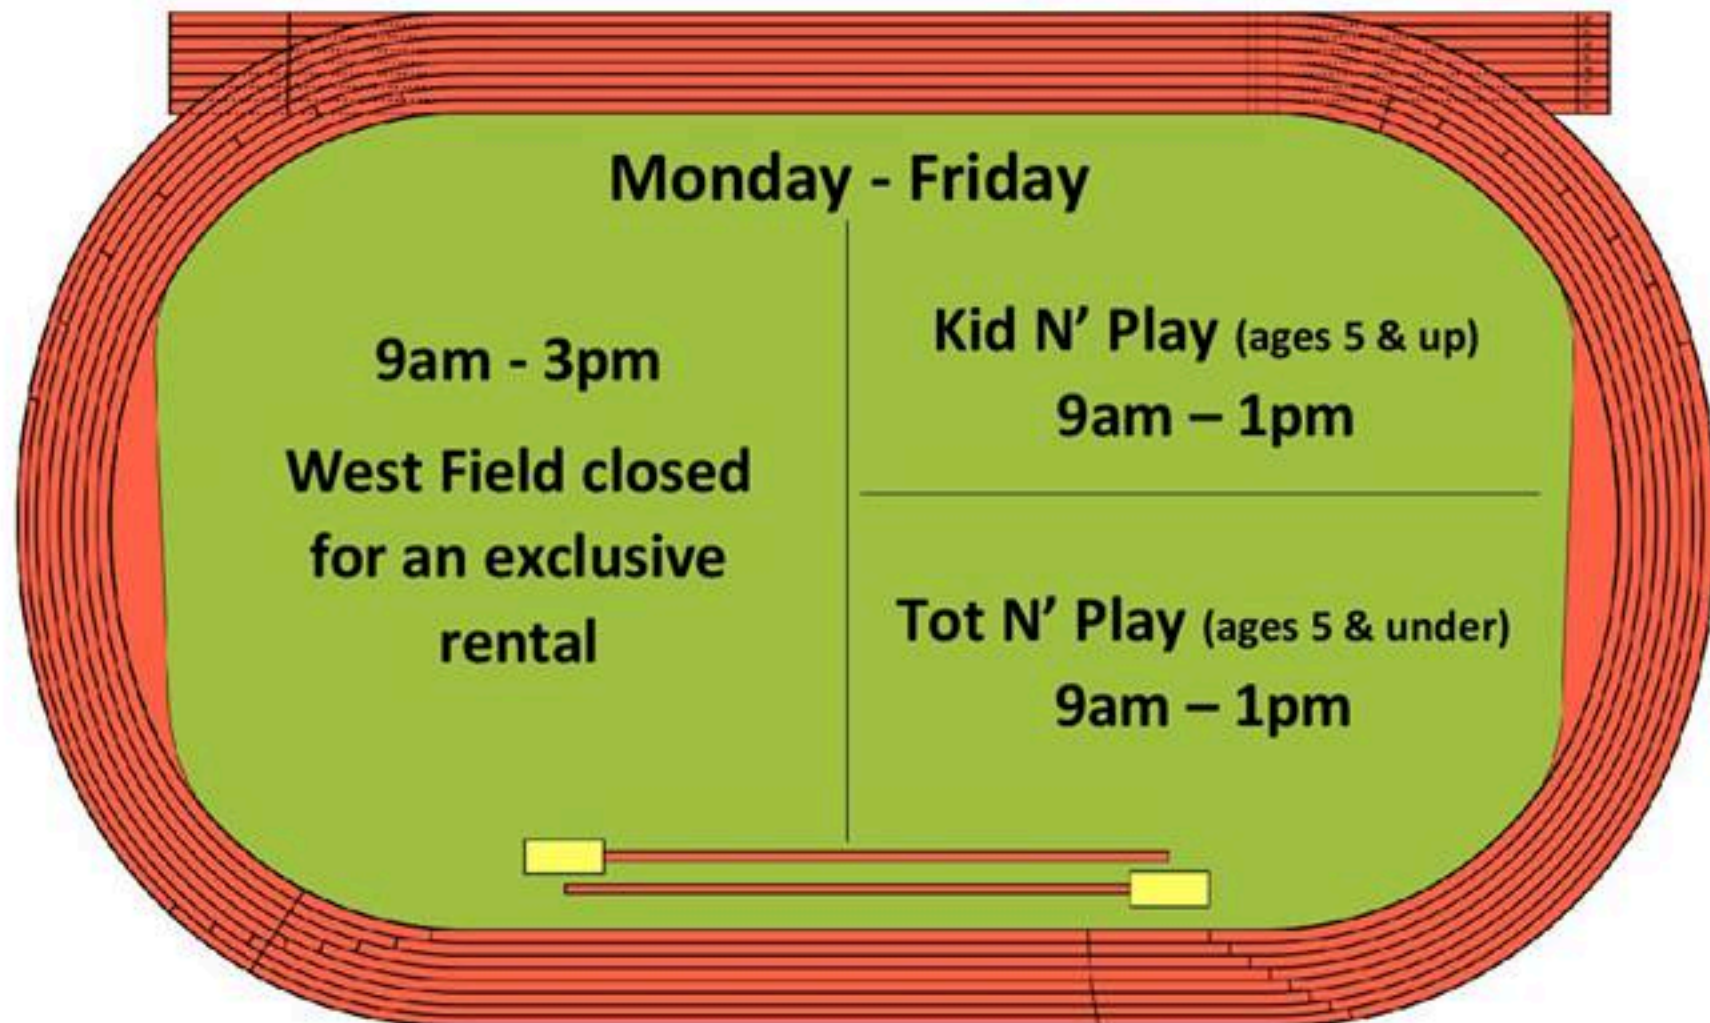

March Break at RDAPC

Remote Control Airplanes

Wednesday: 1 - 2pm Half Field

Thursday: 2 - 4pm Half Field

Cost: \$5.00/person

Walking Soccer

Tuesday 1 - 2pm

Thursday 1 - 2pm

Cost: \$5.00/person

Please note there WILL NOT be any indoor golf during March break

Field Availability

Monday

7am - 9am

3pm - 6pm

Wednesday

7am - 9am

2pm - 6pm

Friday

7am - 9am

2pm - 3pm

Tuesday

7am - 9am

2pm - 6pm

Thursday